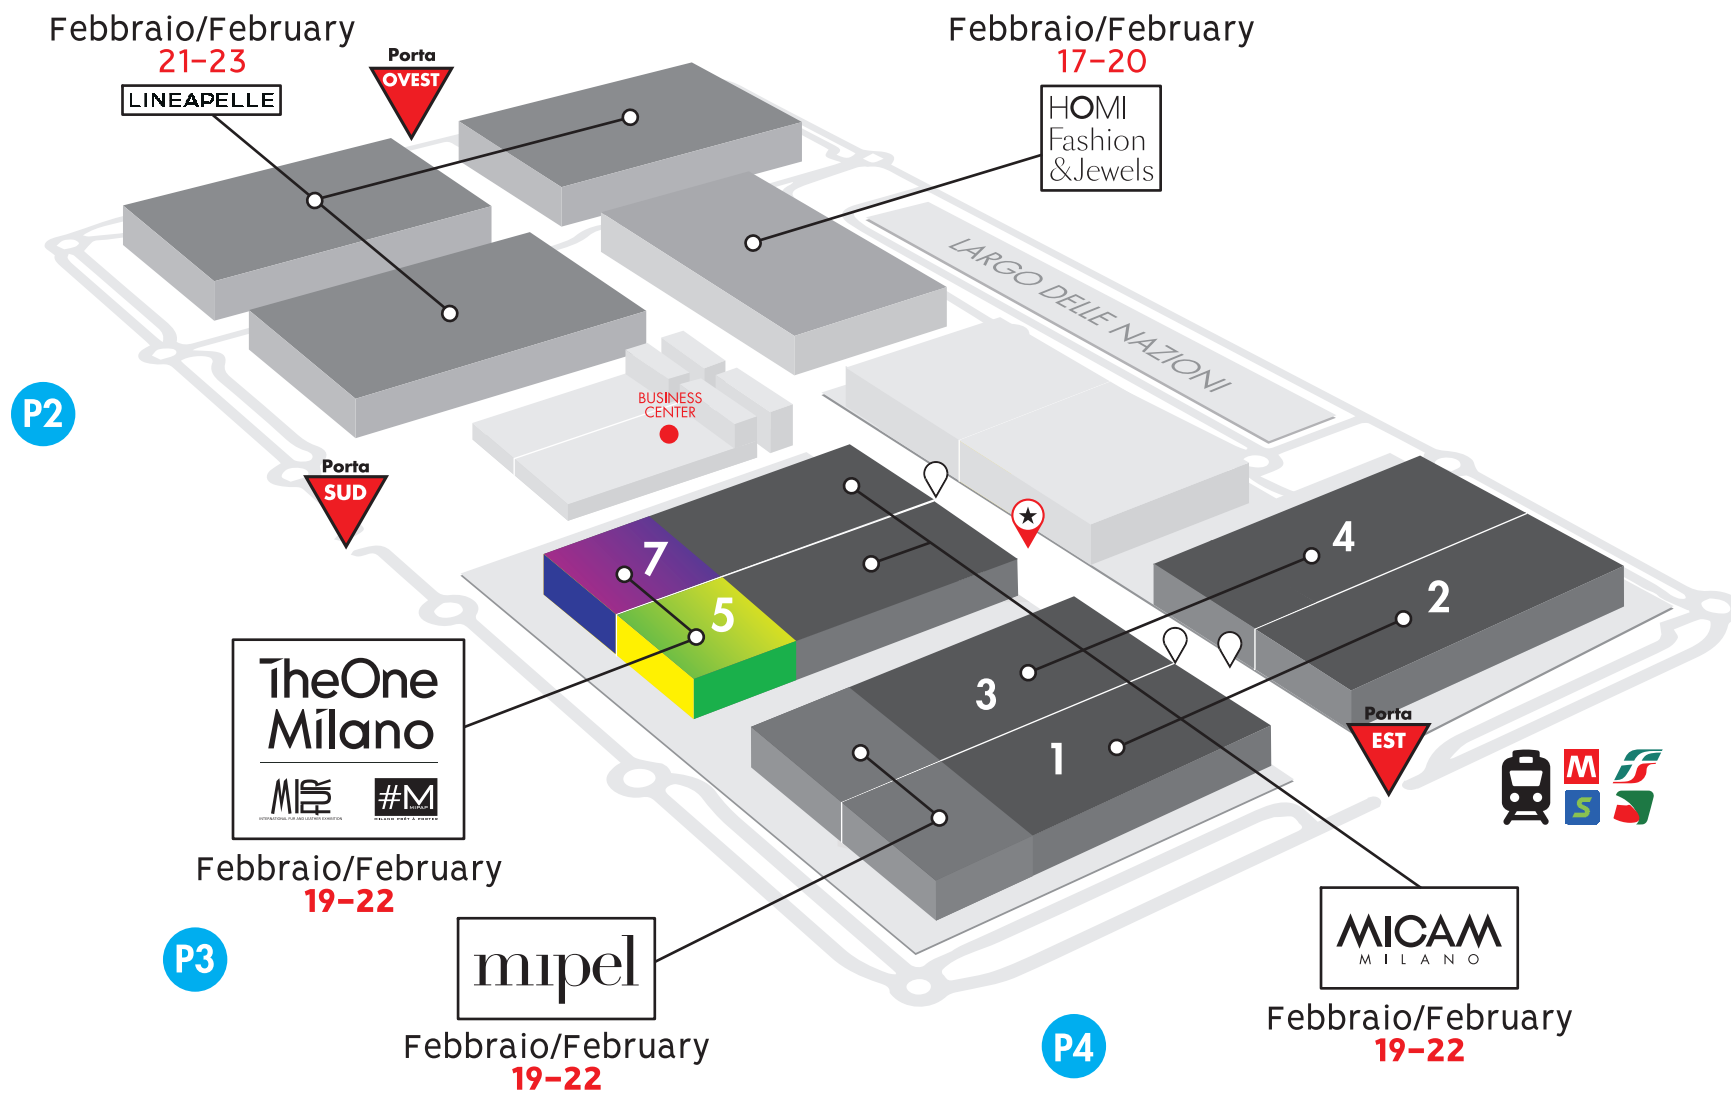

fieramilano RHO

M STAZIONE METROPOLITANA
METRO STATION

P PARCHEGGI AUTO
PARKING

■ PARCHEGGI ESPOSITORI
EXHIBITORS PARKING

▼ INGRESSI VISITATORI
VISITORS ENTRANCES

○ RECEPTION

★ SEGRETERIA: EDIFICIO E08
SECRETARY'S OFFICE: BUILDING E08

● CENTRO SERVIZI / BUSINESS CENTER
SERVICE CENTER / BUSINESS CENTER